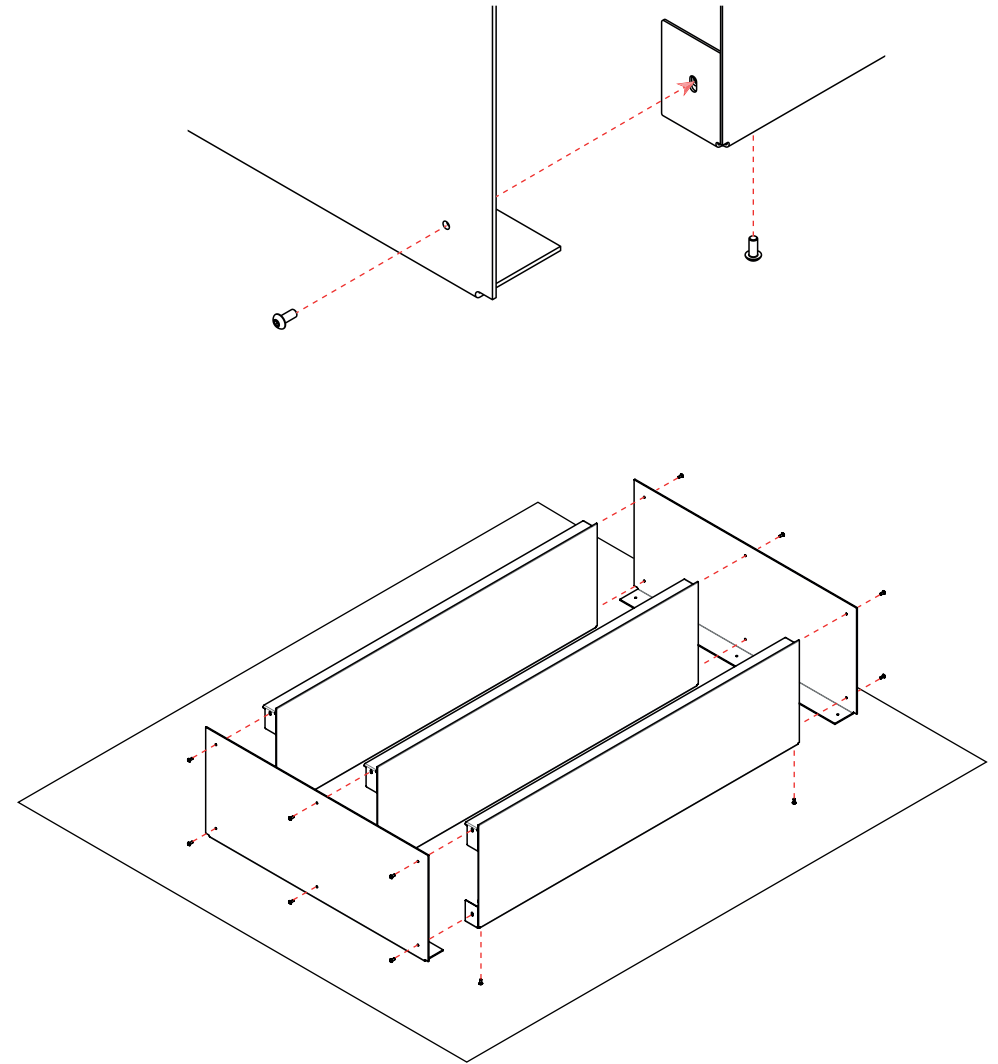

These quick steps will guide you throughout the assembly of all of the self standing versions of the Plié.

Tools and parts Included:

1 With the parts laying on a soft surface start by assembling the top shelf and the top screw. This way the parts will hold while you attach the other screws.

We recommend that you assemble your Plié with its back laying on a soft surface such as a carpet.

2 Do not forget to put a washer in between the nut and the Plié.

3 Last step is to slide in the four rubber feet on the bottom part of the Plié.

The Plié family

Floor unit 90

Floor unit 120

Sideboard 90

Sideboard 120

Trolley

Wall mount 90

Bookshelf 90