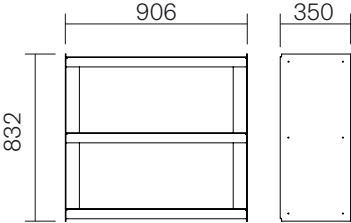

The Plié family

Floor unit 90

Floor unit 120

Sideboard 90

Sideboard 120

Trolley

Wall mount 90

Bookshelf 90