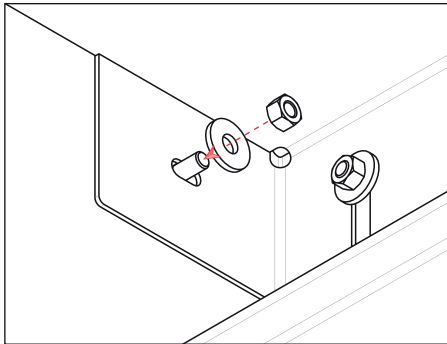

These quick steps will guide you throughout the assembly of all of the self standing versions of the Plié.

Tools and parts Included:

1 With the parts laying on a soft surface start by assembling the top shelf and the top screw. This way the parts will hold while you attach the other screws.

We recommend that you assemble your Plié with its back laying on a soft surface such as a carpet.

2 Do not forget to put a washer in between the nut and the Plié.

3 Last step is to slide in the four rubber feet on the bottom part of the Plié.