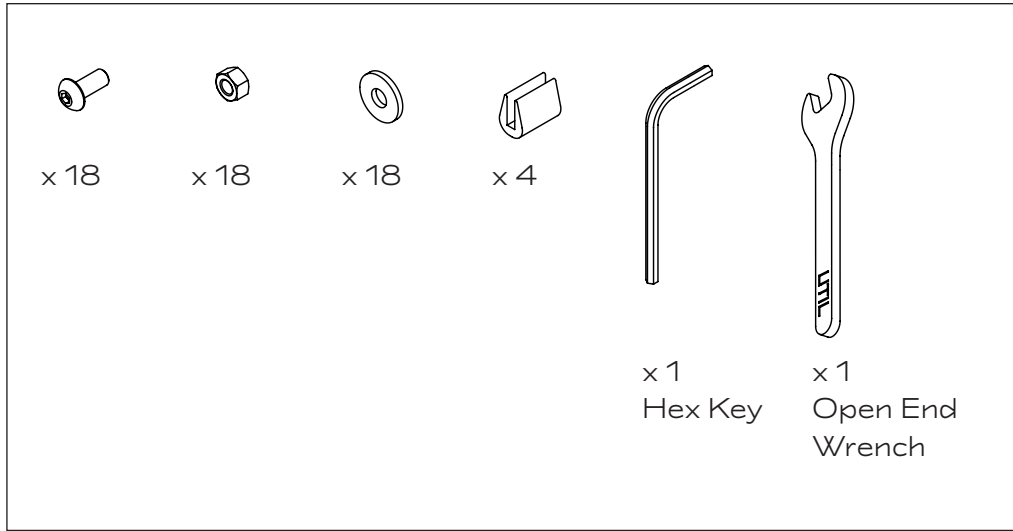

These quick steps will guide you throughout the assembly of all of the self standing versions of the Plié.

Tools and parts Included:

1 With the parts laying on a soft surface start by assembling the top shelf and the top screw. This way the parts will hold while you attach the other screws.

We recommend that you assemble your Plié with its back laying on a soft surface such as a carpet.

2 Do not forget to put a washer in between the nut and the Plié.

3 Last step is to slide in the four rubber feet on the bottom part of the Plié.