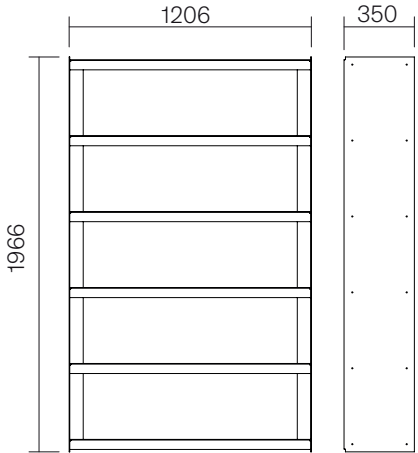

The Plié family

Floor unit 90

Floor unit 120

Sideboard 90

Sideboard 120

Trolley

Wall mount 90

Bookshelf 90