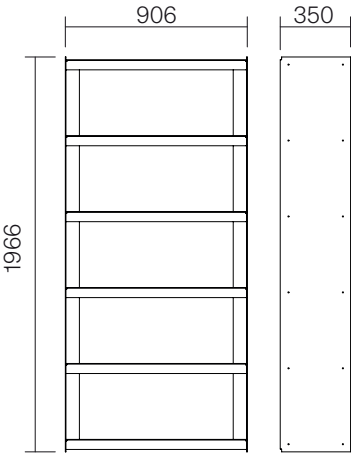

The Plié family

Floor unit 90

Floor unit 120

Sideboard 90

Sideboard 120

Trolley

Wall mount 90

Bookshelf 90

Bookshelf 120

Mini shelf

Wall mount 120

UTIL

Is a Lisbon-based brand that creates designer furniture.

We are driven by a curiosity about people and how they live. Our goal is to develop furniture that blends in, rather than stands out, and is intentionally designed to be helpful and subtle.