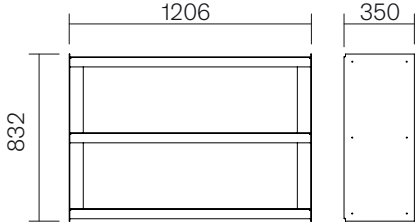

The Plié family

Floor unit 90

Floor unit 120

Sideboard 90

Sideboard 120

Trolley

Wall mount 90

Bookshelf 90