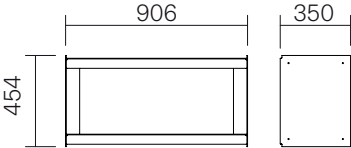

The Plié family

Floor unit 90

Floor unit 120

Sideboard 90

Sideboard 120

Trolley

Wall mount 90

Bookshelf 90