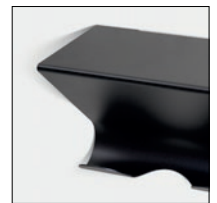

Hal
by Manuel Amaral Netto

Hal is waiting for you when you arrive home. It is bold yet discrete. It's made out of a single powder-coated metal sheet bended to create its form. The top works as a high shelf, where you can leave your belongings, whereas the bottom is where you can hang your clothes keeping them at hands reach. Hal is an unobtrusive piece of furniture to infuse your entrance hall with a feeling of ease.

Dimensions

- Width 52/82 cm
- Depth 17 cm
- Height 18 cm

Materials

- Powdercoated steel

Colors and Finishes

The Basso is powder-coated with a fine texture

- Blue RAL 5017
- Light Grey RAL 7047
- Black RAL 9005