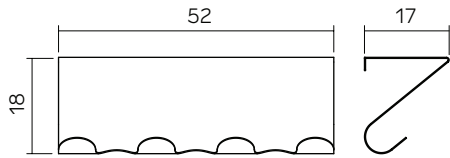

Hal
by Manuel Amaral Netto

Hal is waiting for you when you arrive home. It is bold yet discrete. It's made out of a single powder-coated metal sheet bended to create its form. The top works as a high shelf, where you can leave your belongings, whereas the bottom is where you can hang your clothes keeping them at hands reach. Hal is an unobtrusive piece of furniture to infuse your entrance hall with a feeling of ease.

Dimensions

- Width 52/82 cm
- Depth 17 cm
- Height 18 cm

Materials

- Powdercoated steel

Colors and Finishes

The Basso is powder-coated with a fine texture

- Blue RAL 5017
- Light Grey RAL 7047
- Black RAL 9005