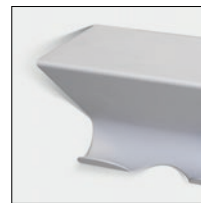

Hal
by Manuel Amaral Netto

Hal is waiting for you when you arrive home. It is bold yet discrete. It's made out of a single powder-coated metal sheet bended to create its form. The top works as a high shelf, where you can leave your belongings, whereas the bottom is where you can hang your clothes keeping them at hands reach. Hal is an unobtrusive piece of furniture to infuse your entrance hall with a feeling of ease.

Dimensions

- Width 52/82 cm
- Depth 17 cm
- Height 18 cm

Materials

- Powdercoated steel

Colors and Finishes

The Basso is powder-coated with a fine texture

- Blue RAL 5017
- Light Grey RAL 7047
- Black RAL 9005