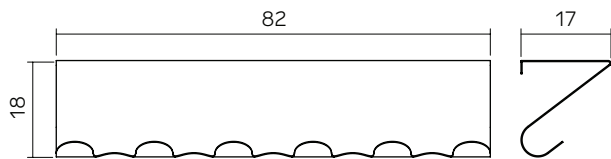

Hal
by Manuel Amaral Netto

Hal is waiting for you when you arrive home. It is bold yet discrete. It's made out of a single powder-coated metal sheet bended to create its form. The top works as a high shelf, where you can leave your belongings, whereas the bottom is where you can hang your clothes keeping them at hands reach. Hal is an unobtrusive piece of furniture to infuse your entrance hall with a feeling of ease.

Dimensions

- Width 52/82 cm
- Depth 17 cm
- Height 18 cm

Materials

- Powdercoated steel

Colors and Finishes

The Basso is powder-coated with a fine texture

- Blue RAL 5017
- Light Grey RAL 7047
- Black RAL 9005