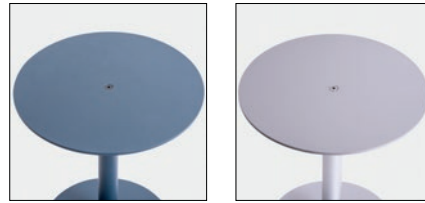

Pinto
by Joschua Brunn

Pinto is there and it doesn't care - it is unpretentious and honest. Its character comes from its almost hard-to-believe straightforward shape and proportions that make it easy to fit wherever in your home.

Dimensions

- Width 35cm
- Depth 35cm
- Height 38 cm

Colors and Finishes

Anodized and Powder-coated

- Blue RAL 5008

Care and Maintenance

- Always clean with a damp cloth with no solvents.

Installation required

- Pinto is supplied with the screws needed to fix it to a brick wall.

Weight Allowance

- 20 Kg

Materials

- Aluminium

This is Util Lda
Rua do Giestal 37B
1300-275 Lisboa
Portugal

Tel: +351 919 975 119
Web: www.thisisutil.com
Email: contact@thisisutil.com