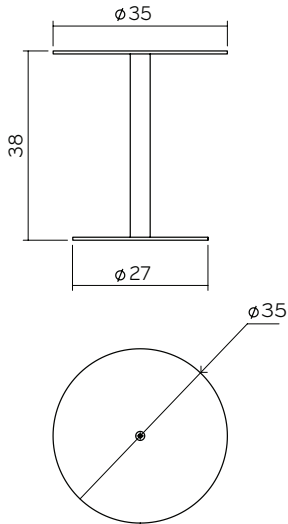

Dimensions

- Width 35cm
- Depth 35cm
- Height 38 cm

Colors and Finishes

Anodized and Powder-coated

- Blue RAL 5008

Care and Maintenance

- Always clean with a damp cloth with no solvents.

Installation required

- Pinto is supplied with the screws needed to fix it to a brick wall.

Weight Allowance

- 20 Kg

Materials

- Aluminium

This is Util Lda
Rua do Giestal 37B
1300-275 Lisboa
Portugal

Tel: +351 919 975 119
Web: www.thisisutil.com
Email: contact@thisisutil.com