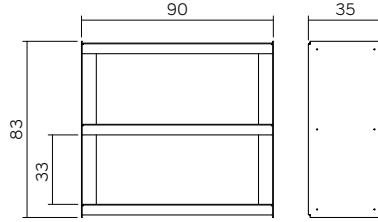

Plié Shelving System by FROM INDUSTRIAL DESIGN

Plié, in classical ballet, is a specific movement, designed to give strength and flexibility to the entire body while helping the dancer acquire perfect posture. This is what the shelving system design by From Industrial Design is all about: stability and strength without losing elegance. Such combination is possible thanks to the way it was thought: using the least amount of material possible and folding it to create a light weight yet very robust structure. Its simplicity and fine character makes it possible to be used in multiple ways and contexts. It has only two components - flanks and shelves - which makes it very easy to assemble.

Dimensions and Variations

Plié Floor Unit 90 cm

Plié Sideboard 90 cm

Plié Bookshelf 90 cm

Plié Floor Unit 120 cm

Plié Sideboard 120 cm

Plié Bookshelf 120 cm

Plié Wall Mount 120 cm