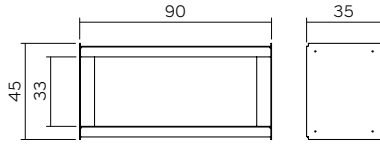

Plié Shelving System by FROM INDUSTRIAL DESIGN

Plié, in classical ballet, is a specific movement, designed to give strength and flexibility to the entire body while helping the dancer acquire perfect posture. This is what the shelving system design by From Industrial Design is all about: stability and strength without losing elegance. Such combination is possible thanks to the way it was thought: using the least amount of material possible and folding it to create a light weight yet very robust structure. Its simplicity and fine character makes it possible to be used in multiple ways and contexts. It has only two components - flanks and shelves - which makes it very easy to assemble.

Dimensions and Variations

Plié Floor Unit 90 cm

Plié Sideboard 90 cm

Plié Bookshelf 90 cm

Plié Floor Unit 120 cm

Plié Sideboard 120 cm

Plié Bookshelf 120 cm

Plié Wall Mount 120 cm