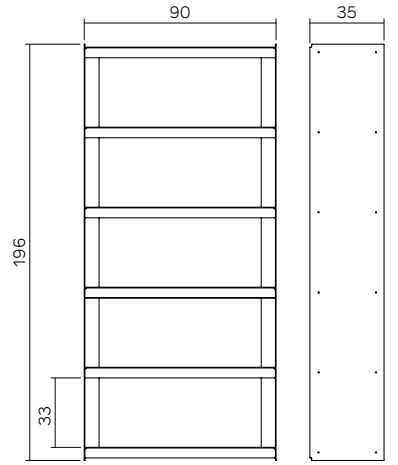

Plié Shelving System by FROM INDUSTRIAL DESIGN

Plié, in classical ballet, is a specific movement, designed to give strength and flexibility to the entire body while helping the dancer acquire perfect posture. This is what the shelving system design by From Industrial Design is all about: stability and strength without losing elegance. Such combination is possible thanks to the way it was thought: using the least amount of material possible and folding it to create a light weight yet very robust structure. Its simplicity and fine character makes it possible to be used in multiple ways and contexts. It has only two components - flanks and shelves - which makes it very easy to assemble.

Dimensions and Variations

Plié Floor Unit 90 cm

Plié Sideboard 90 cm

Plié Bookshelf 90 cm

Plié Floor Unit 120 cm

Plié Sideboard 120 cm

Plié Bookshelf 120 cm

Plié Wall Mount 120 cm