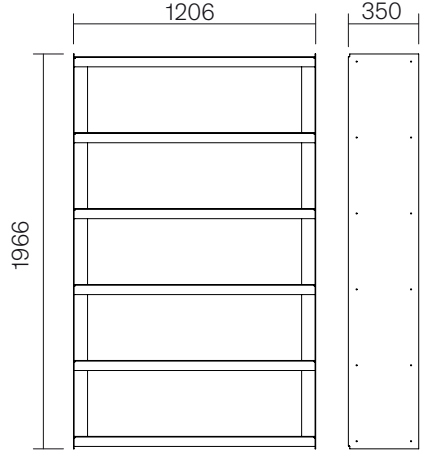

Bookshelf 120