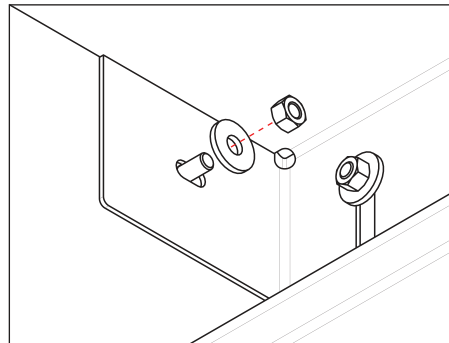

These quick steps will guide you throughout the assembly of all of the Bookshelf versions of the Plié.

Tools and parts Included:

1 With the parts laying on a soft surface start by assembling the top shelf and the top screw. This way the parts will hold while you attach the other screws.

We recommend that you assemble your Plié with its back laying on a soft surface such as a carpet.

2 Do not forget to put a washer in between the nut and the Plié.

3 Last step is to slide in the four rubber feet on the bottom part of the Plié.