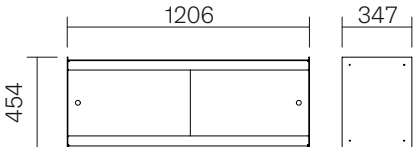

The Plié family

Trolley

Mini shelf

Wall mount 90

Wall mount 120

Floor unit 90

Floor unit 120

Sideboard 90