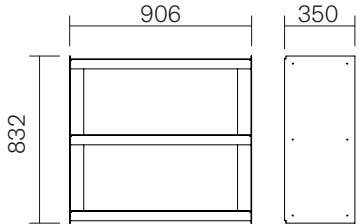

The Plié family

Trolley

Mini shelf

Wall mount 90

Wall mount 120

Floor unit 90

Floor unit 120

Sideboard 90