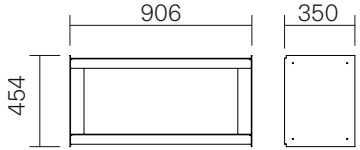

The Plié family

Trolley

Mini shelf

Wall mount 90

Wall mount 120

Floor unit 90

Floor unit 120

Sideboard 90