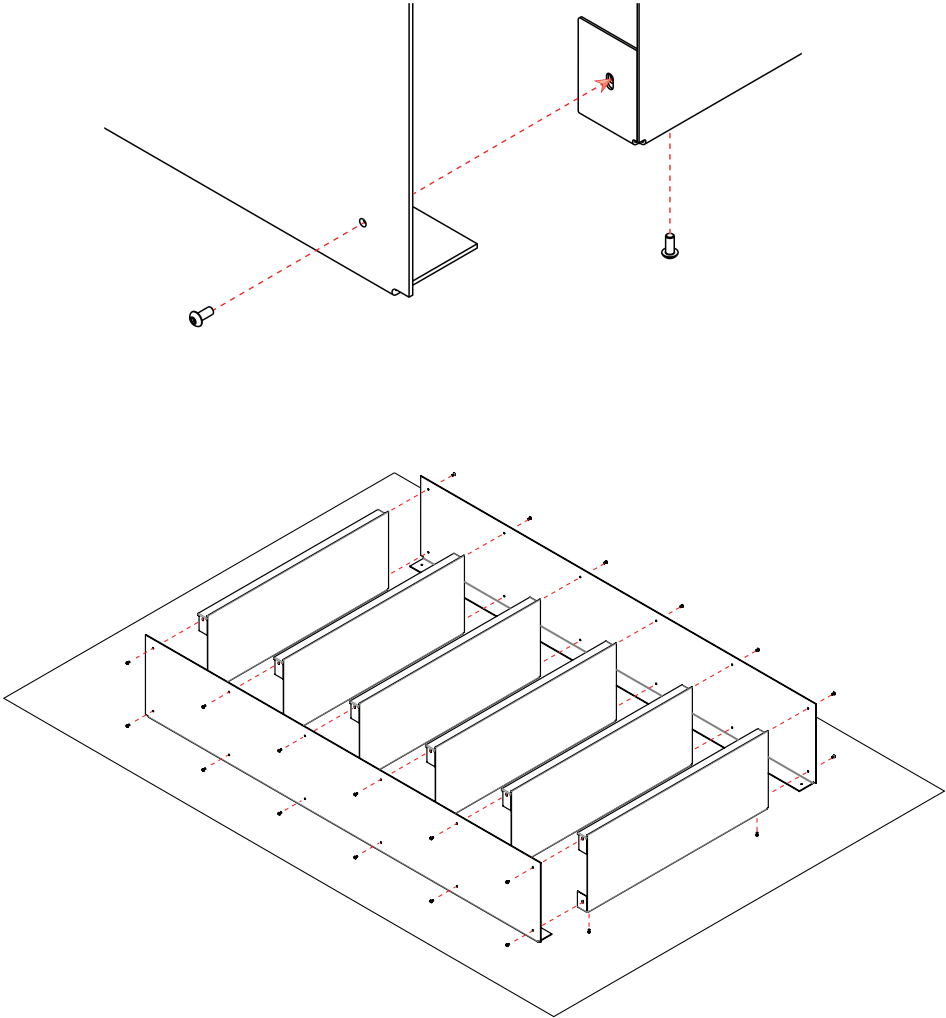

These quick steps will guide you throughout the assembly of all of the Bookshelf versions of the Plié.

Tools and parts Included:

1 With the parts laying on a soft surface start by assembling the top shelf and the top screw. This way the parts will hold while you attach the other screws.

We recommend that you assemble your Plié with its back laying on a soft surface such as a carpet.

2 Do not forget to put a washer in between the nut and the Plié.

3 Last step is to slide in the four rubber feet on the bottom part of the Plié.

The Plié family

Trolley

Mini shelf

Wall mount 90

Wall mount 120

Floor unit 90

Floor unit 120

Sideboard 90