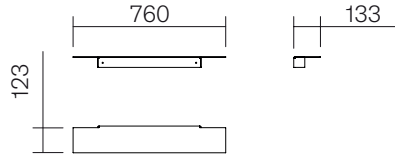

The Plié family

Trolley

Mini shelf

Wall mount 90

Wall mount 120

Floor unit 90

Floor unit 120

Sideboard 90