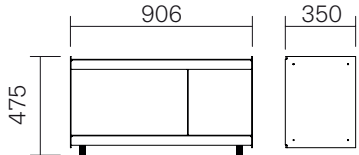

The Plié family

Trolley

Mini shelf

Wall mount 90

Wall mount 120

Floor unit 90

Floor unit 120

Sideboard 90