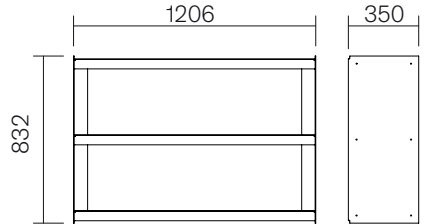

The Plié family

Trolley

Mini shelf

Wall mount 90

Wall mount 120

Floor unit 90

Floor unit 120

Sideboard 90