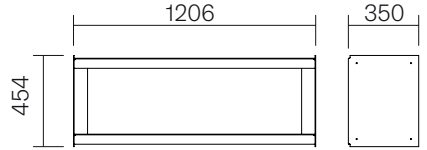

The Plié family

Trolley

Mini shelf

Wall mount 90

Wall mount 120

Floor unit 90

Floor unit 120

Sideboard 90