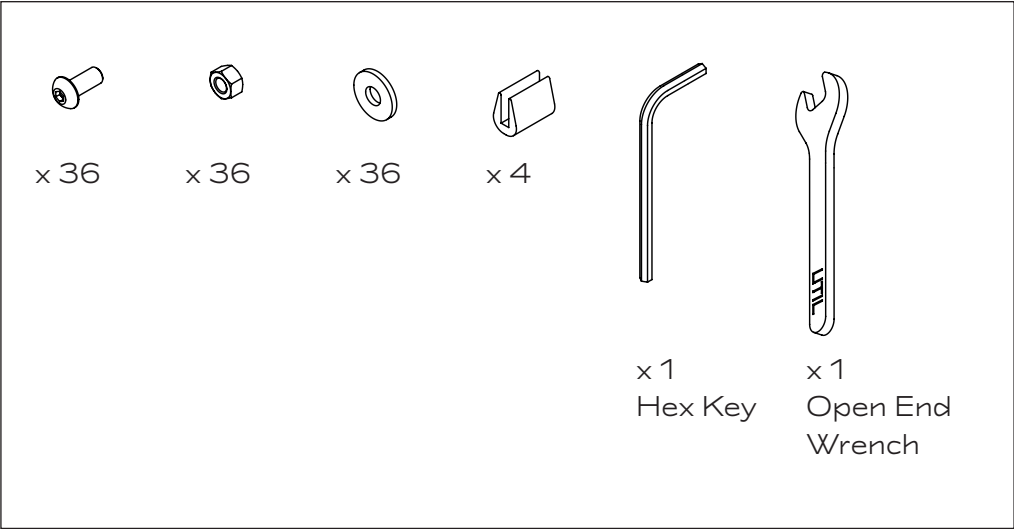

These quick steps will guide you throughout the assembly of all of the Bookshelf versions of the Plié.

Tools and parts Included:

1 With the parts laying on a soft surface start by assembling the top shelf and the top screw. This way the parts will hold while you attach the other screws.

We recommend that you assemble your Plié with its back laying on a soft surface such as a carpet.

2 Do not forget to put a washer in between the nut and the Plié.

3 Last step is to slide in the four rubber feet on the bottom part of the Plié.