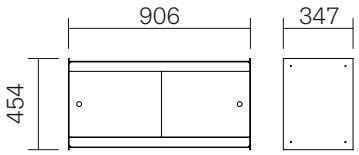

The Plié family

Trolley

Mini shelf

Wall mount 90

Wall mount 120

Floor unit 90

Floor unit 120

Sideboard 90