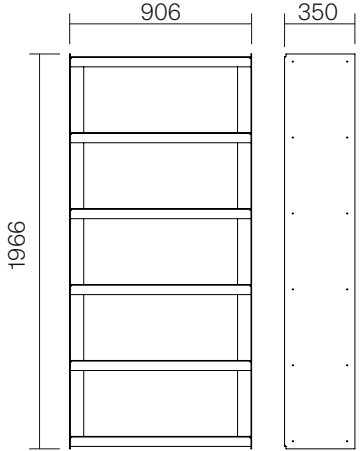

Bookshelf 90