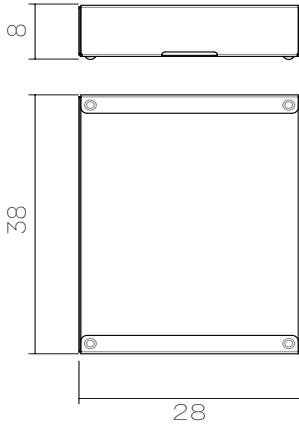

KGT by STUDIO CP-RV

KGT by Studio CP-RV is a highly versatile storage system made from aluminium. Inspired by traditional crates that are typical for transporting fruits and vegetables, KGT is a simple container box that is portable by hand as well as stackable and can be hung on the wall as a shelf. Its simple lines and reduced look fit seamlessly in any interior, while the aluminium makes it reusable, durable as well as recyclable.

Dimensions

- Width 28 cm
- Depth 38 cm
- Height 8 cm

Materials

- Powdercoated and anodized aluminium

Colors and Finishes

- Ivory RAL 1015
- Light Grey RAL 7047
- Terracota RAL 2013
- Pink RAL 3012
- Anodized Black
- Anodized Green
- Anodized Natural