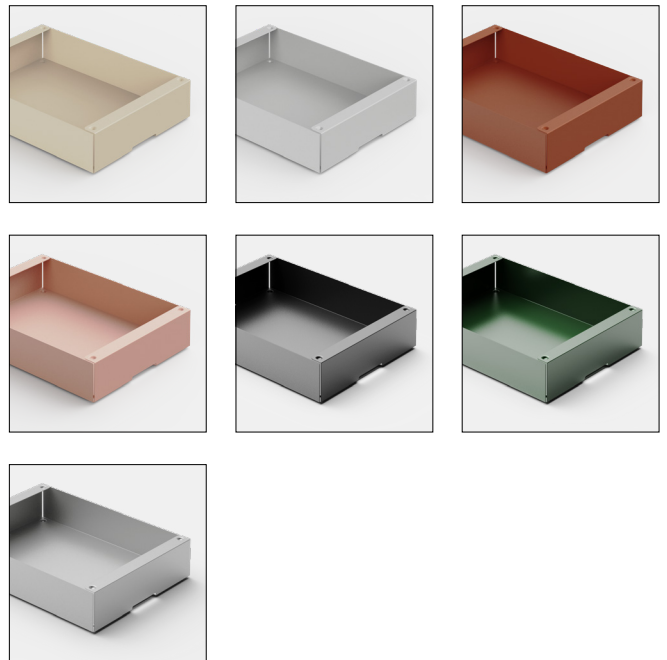

KGT by STUDIO CP-RV

KGT by Studio CP-RV is a highly versatile storage system made from aluminium. Inspired by traditional crates that are typical for transporting fruits and vegetables, KGT is a simple container box that is portable by hand as well as stackable and can be hung on the wall as a shelf. Its simple lines and reduced look fit seamlessly in any interior, while the aluminium makes it reusable, durable as well as recyclable.

Dimensions

- Width 28 cm
- Depth 38 cm
- Height 8 cm

Materials

- Powdercoated and anodized aluminium

Colors and Finishes

- Ivory RAL 1015
- Light Grey RAL 7047
- Terracota RAL 2013
- Pink RAL 3012
- Anodized Black
- Anodized Green
- Anodized Natural